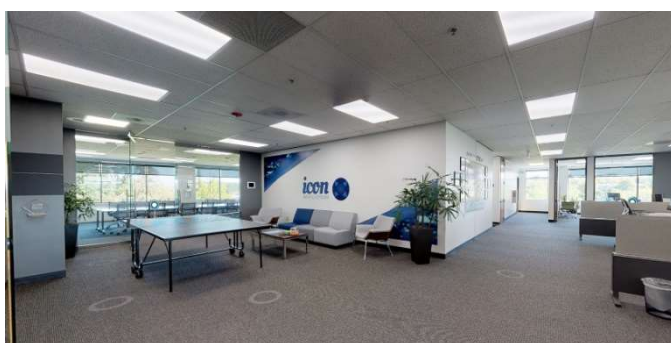

Lakeside Center

8100 SW Nyberg Street
Tualatin, Oregon

Suite 400 – 7,621 RSF

Suite 320 – 2,998 RSF

Tour This Property Now – Text “LC” to 805-800-8614

For more information and tours, contact:
Quest Property Management
Office: 503-222-5402

Kevin Johnson 503-816-5402
Kevin@questpropertymanagement.com

Rachel Phelps 503-349-2799
Rachel@questpropertymanagement.com