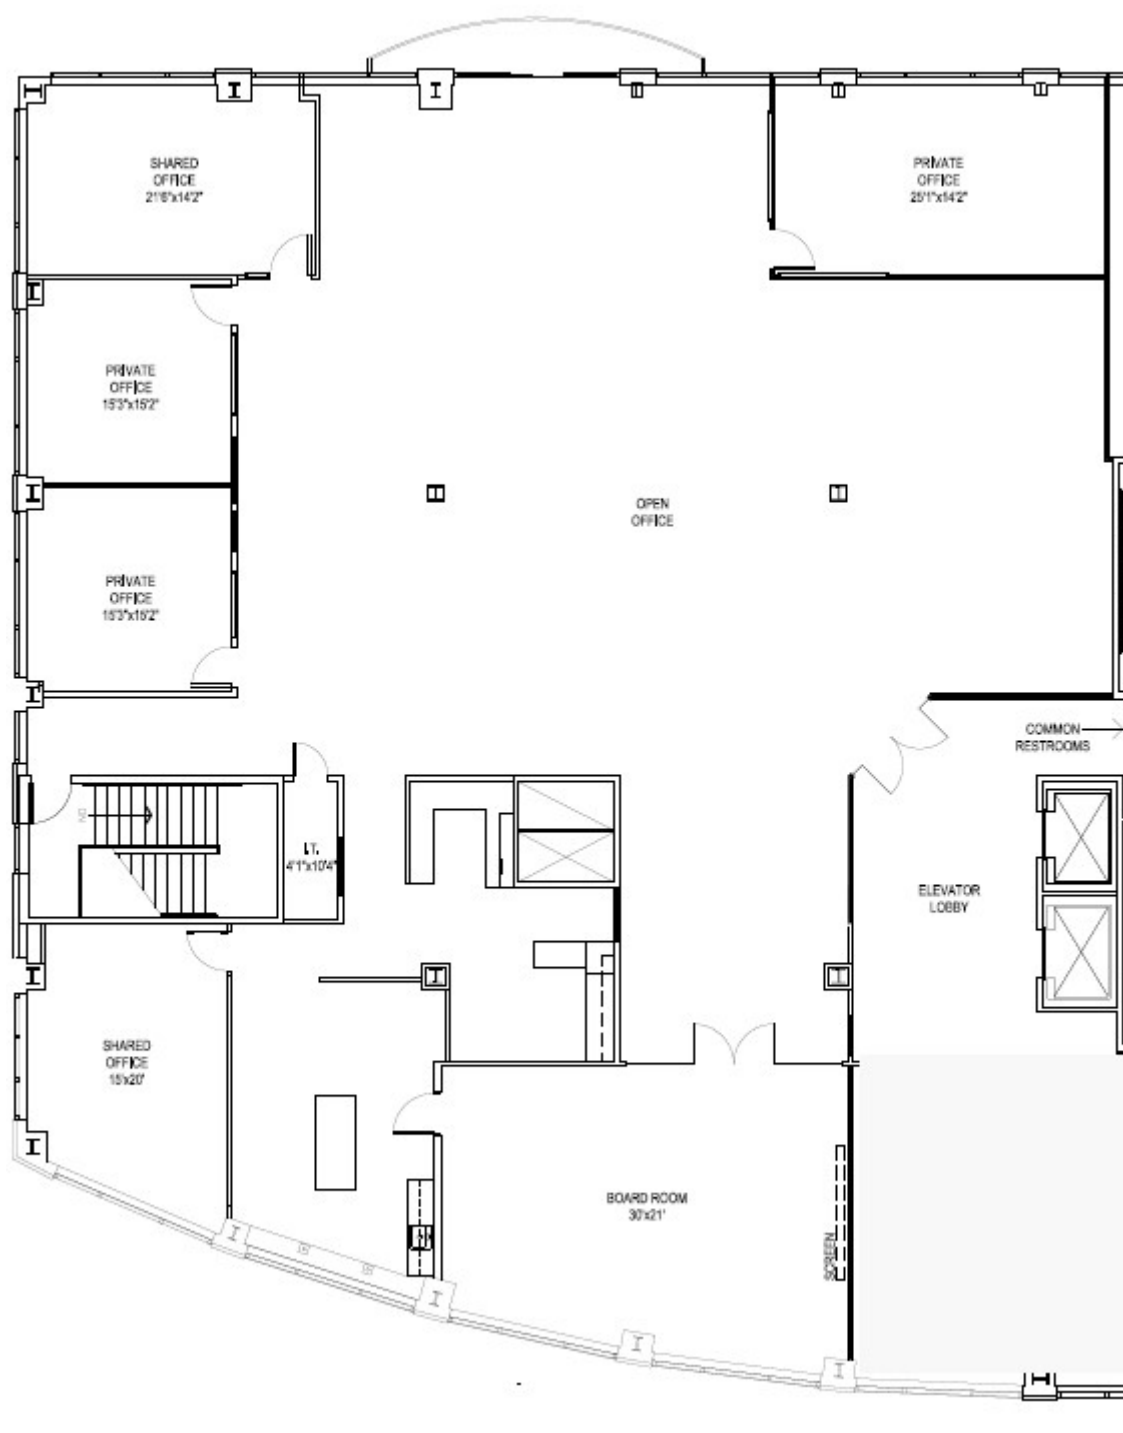

Suite 400 - 7,621 RSF